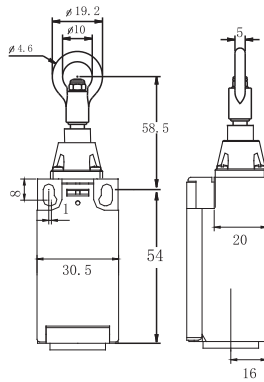

Cable Pull Switch

SND4170