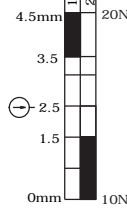

Slow Action