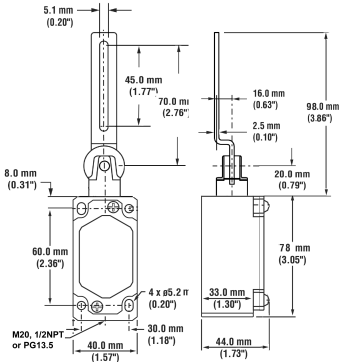

SN6191

Rotary Hinge Safety Switch

SND-4181-SL Slow Action (Changeover) 1NO/1NC

SND4181

Hinge Level Safety Switch

SN6182

SN-6182-SL

Cable Pull Switch