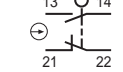

SND-4170-SL

Slow Action