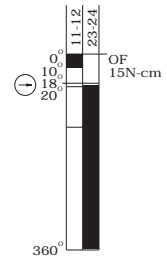

SN6191

Rotary Hinge Safety Switch

SND-4181-SL Slow Action (Changeover) 1NO/1NC

SND4181

Hinge Level Safety Switch

SN6182

SN-6182-SL

Cable Pull Switch